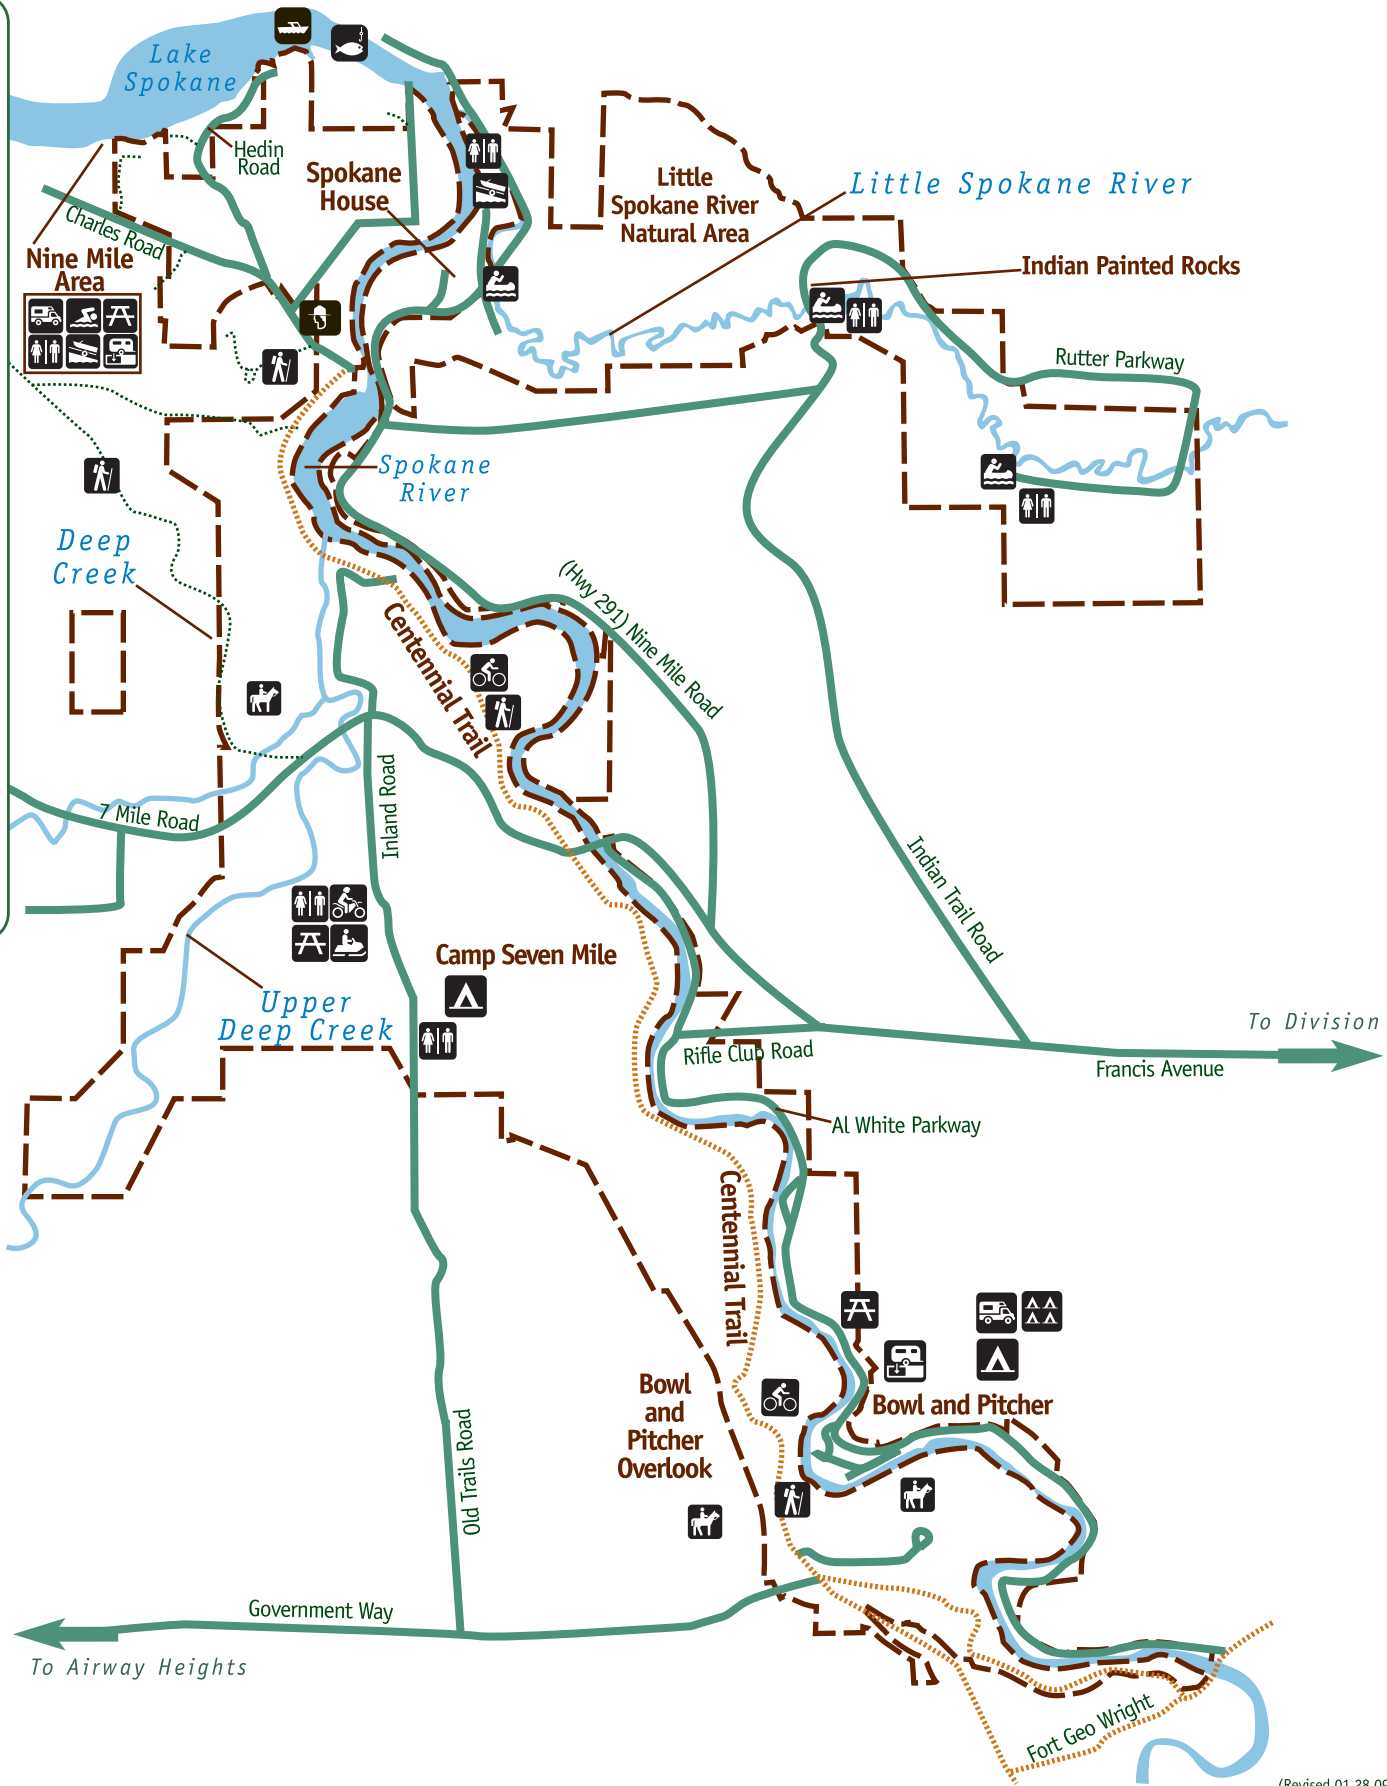

Riverside State Park

- Hiking
- Camping
- Equestrian area
- Biking
- Picnic area
- Restroom
- Snowmobile area
- Ranger station
- Boating
- Trailer dump
- Canoe area
- RV camping
- Fishing
- Group camp
- Boat launch
- Swimming area
- ORV area
- Park boundary

Riverside State Park

- Hiking
- Ranger station
- Canoe access
- Camping
- Equestrian area
- RV camping
- Fishing
- Picnic area
- Group camp
- Biking
- Park boundary