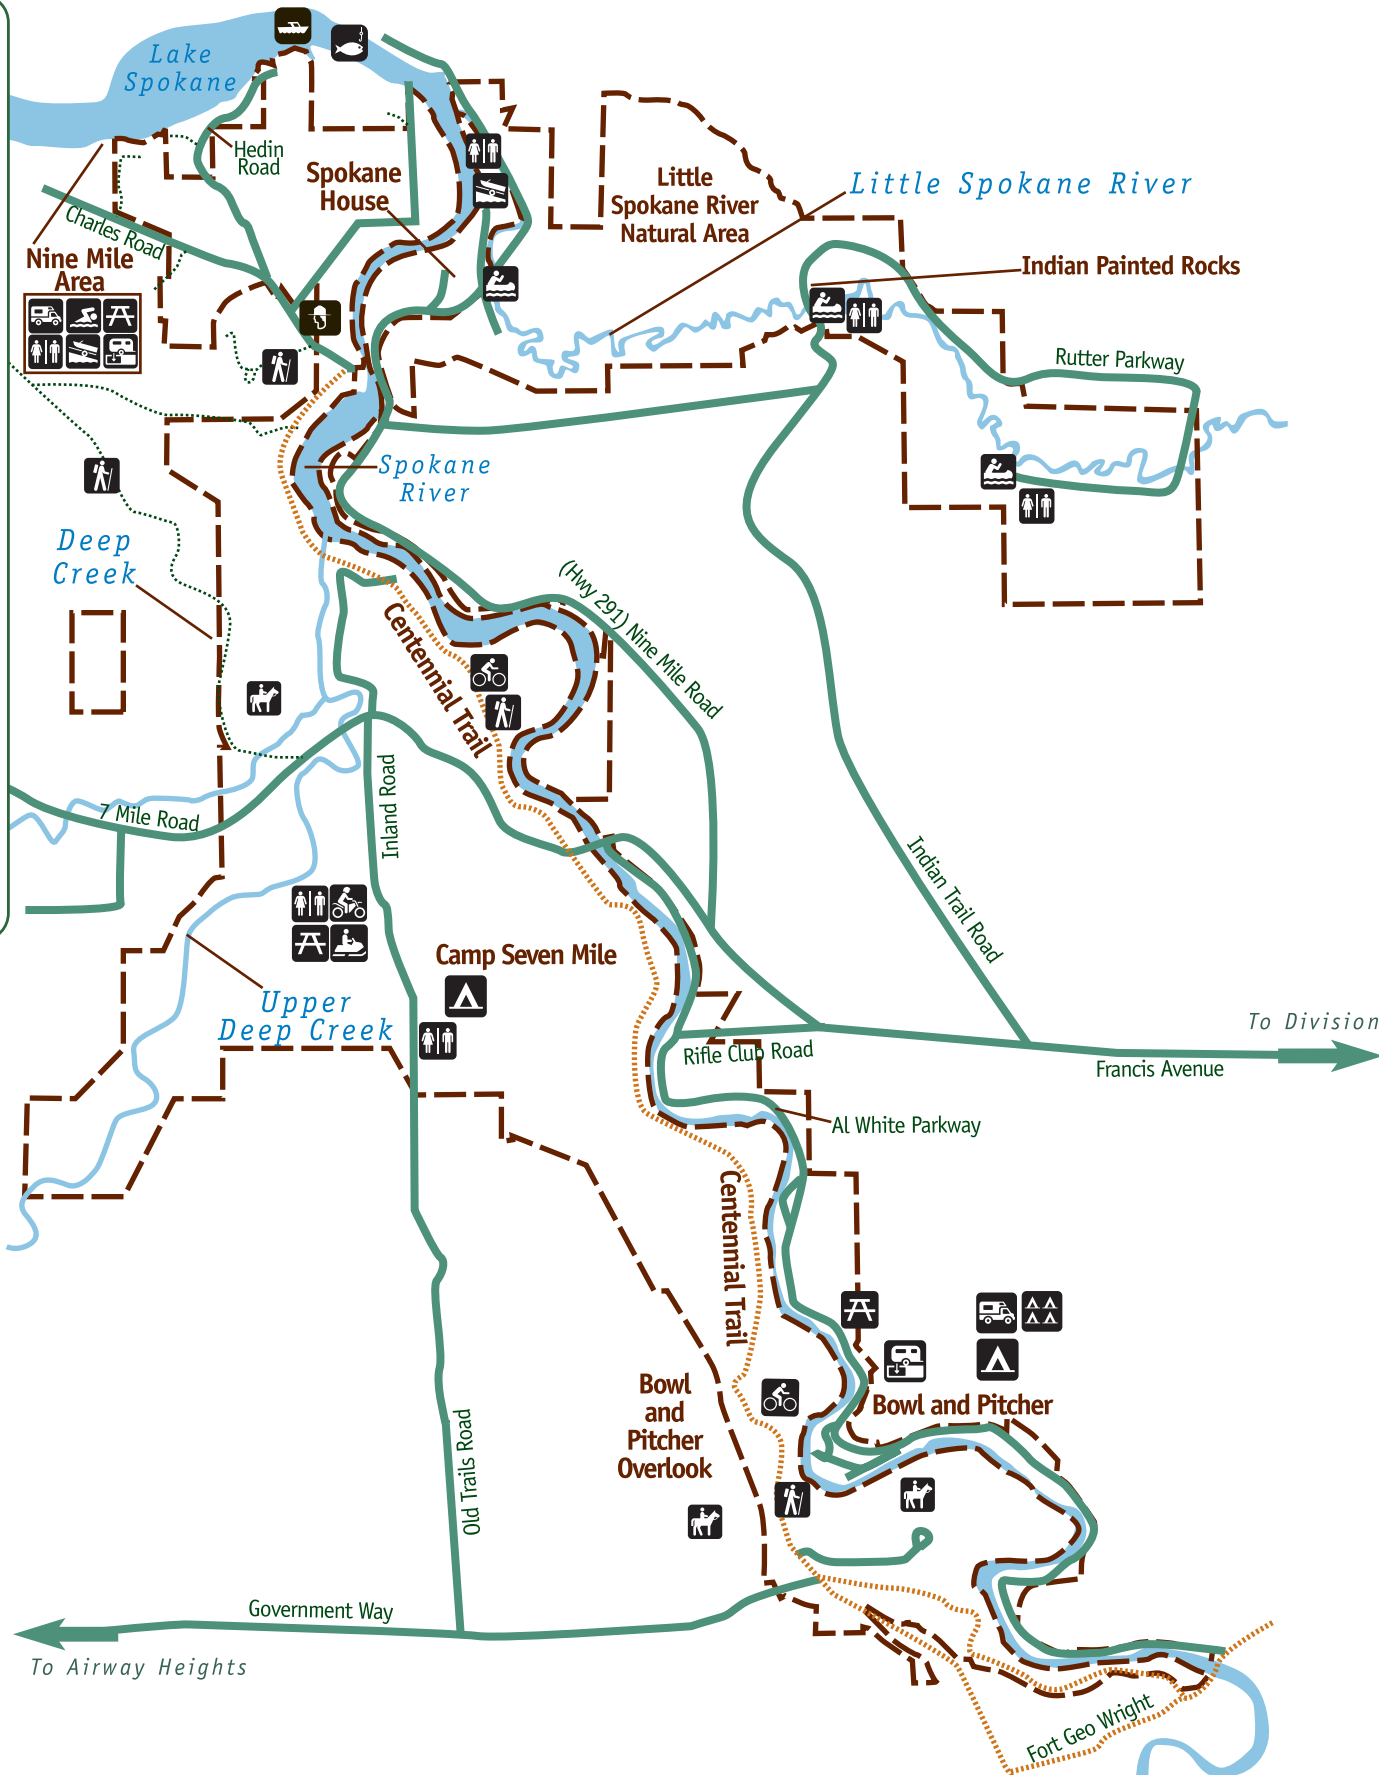

Riverside State Park

- Hiking
- Camping
- Equestrian area
- Biking
- Picnic area
- Restroom
- Snowmobile area
- Ranger station
- Boating
- Trailer dump
- Canoe area
- RV camping
- Fishing
- Group camp
- Boat launch
- Swimming area
- ORV area
- Park boundary

Riverside State Park

- Hiking
- Ranger station
- Canoe access
- Camping
- Equestrian area
- RV camping
- Fishing
- Picnic area
- Group camp
- Biking
- Park boundary